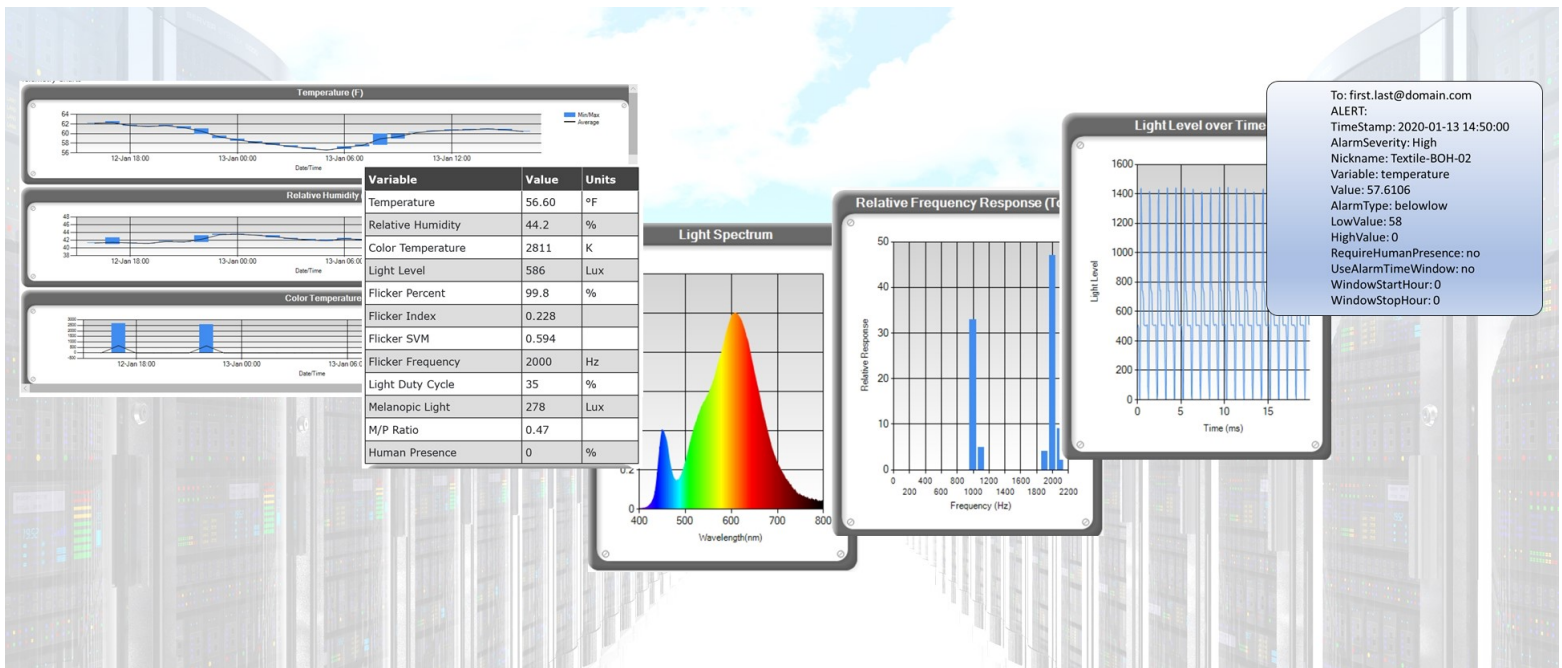

Cloud App = Real-Time Data, Trending, and Smart-Alerts *on Any Device*